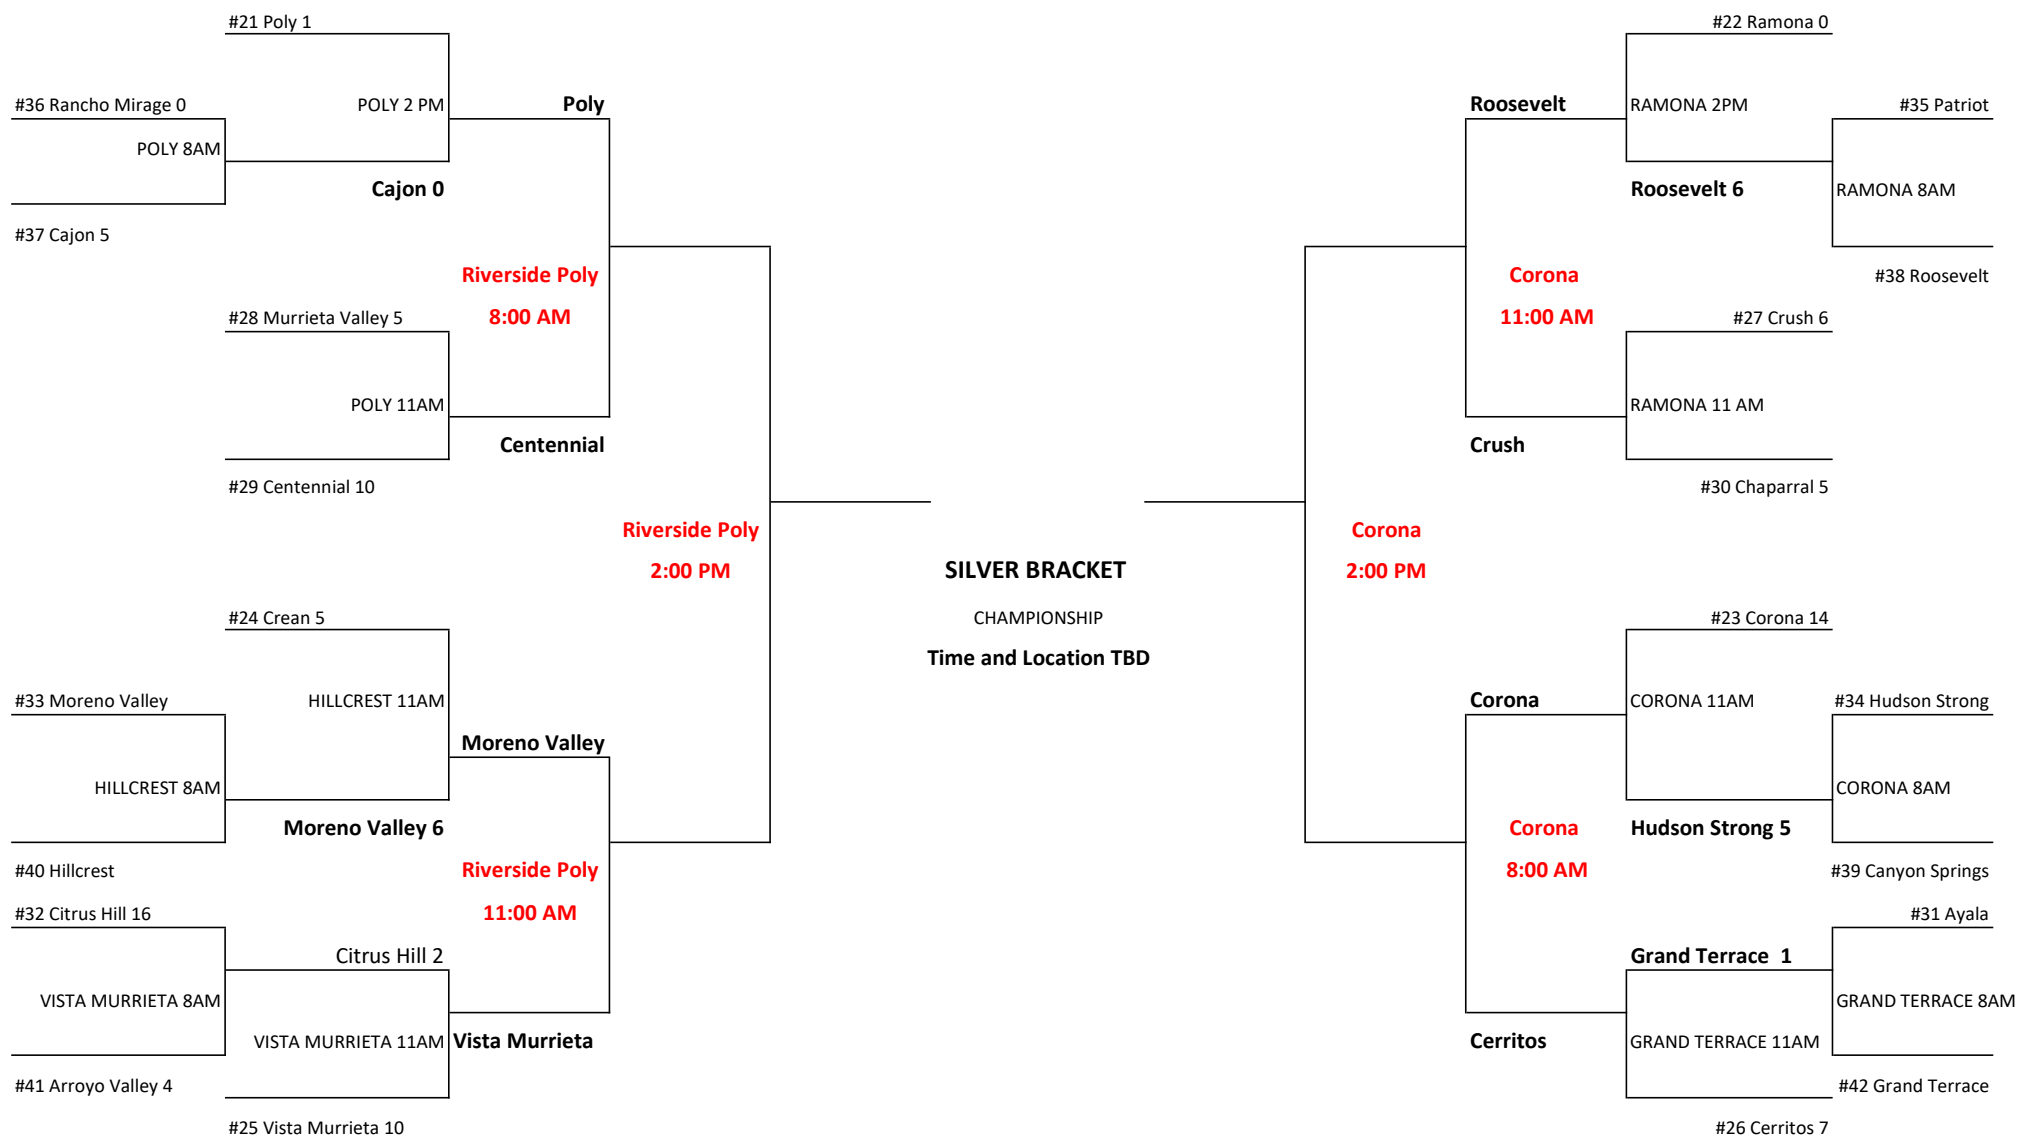

SILVER BRACKET GAMES

SITE LOCATIONS FOR SUNDAY AND MONDAY WILL BE DIFFERENT THAN SATURDAY AND WILL BE POSTED WHEN SEEDINGS ARE POSTED

**SITE LOCATIONS WILL BE DETERMINED AFTER SATURDAYS GAMES. HOST TEAMS WHO ARE SEEDED AGAINST ANOTHER HOST TEAM WILL PLAY AT THE HOME FIELD OF THE HIGHER SEEDED TEAM

**SITE LOCATION NUMBERS ON SUNDAY & MONDAY COULD BE DIFFERENT DEPENDING WHERE HOST TEAMS ADVANCE TO PLAY