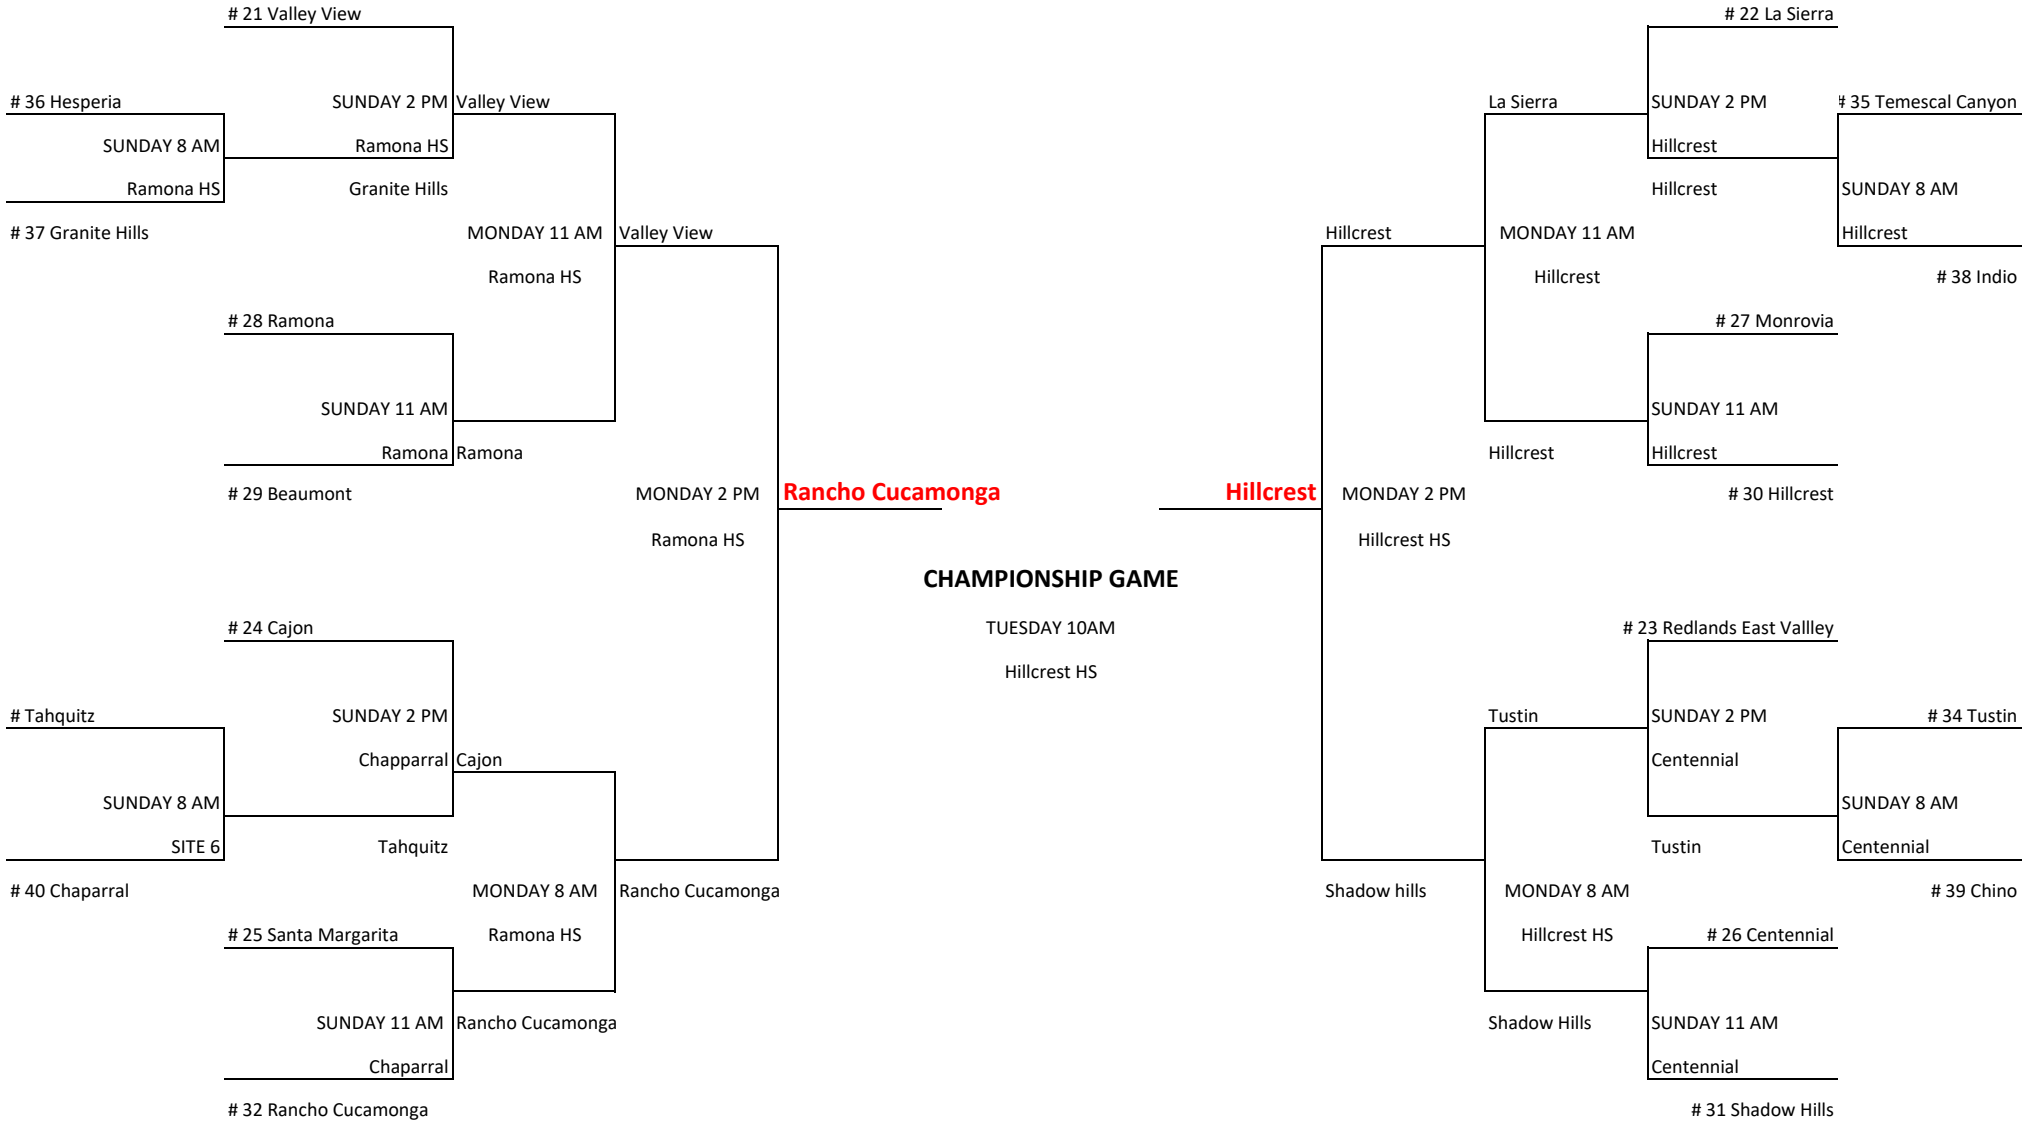

SILVER BRACKET GAMES

SITE LOCATIONS FOR SUNDAY AND MONDAY WILL BE DIFFERENT THAN SATURDAY AND WILL BE POSTED WHEN SEEDINGS ARE POSTED

**SITE LOCATIONS WILL BE DETERMINED AFTER SATURDAY'S GAMES. HOST TEAMS WHO ARE SEEDED AGAINST ANOTHER HOST TEAM WILL PLAY AT THE HOME FIELD OF THE HIGHER SEEDED TEAM

**SITE LOCATION NUMBERS ON SUNDAY & MONDAY COULD BE DIFFERENT DEPENDING WHERE HOST TEAMS ADVANCE TO PLAY