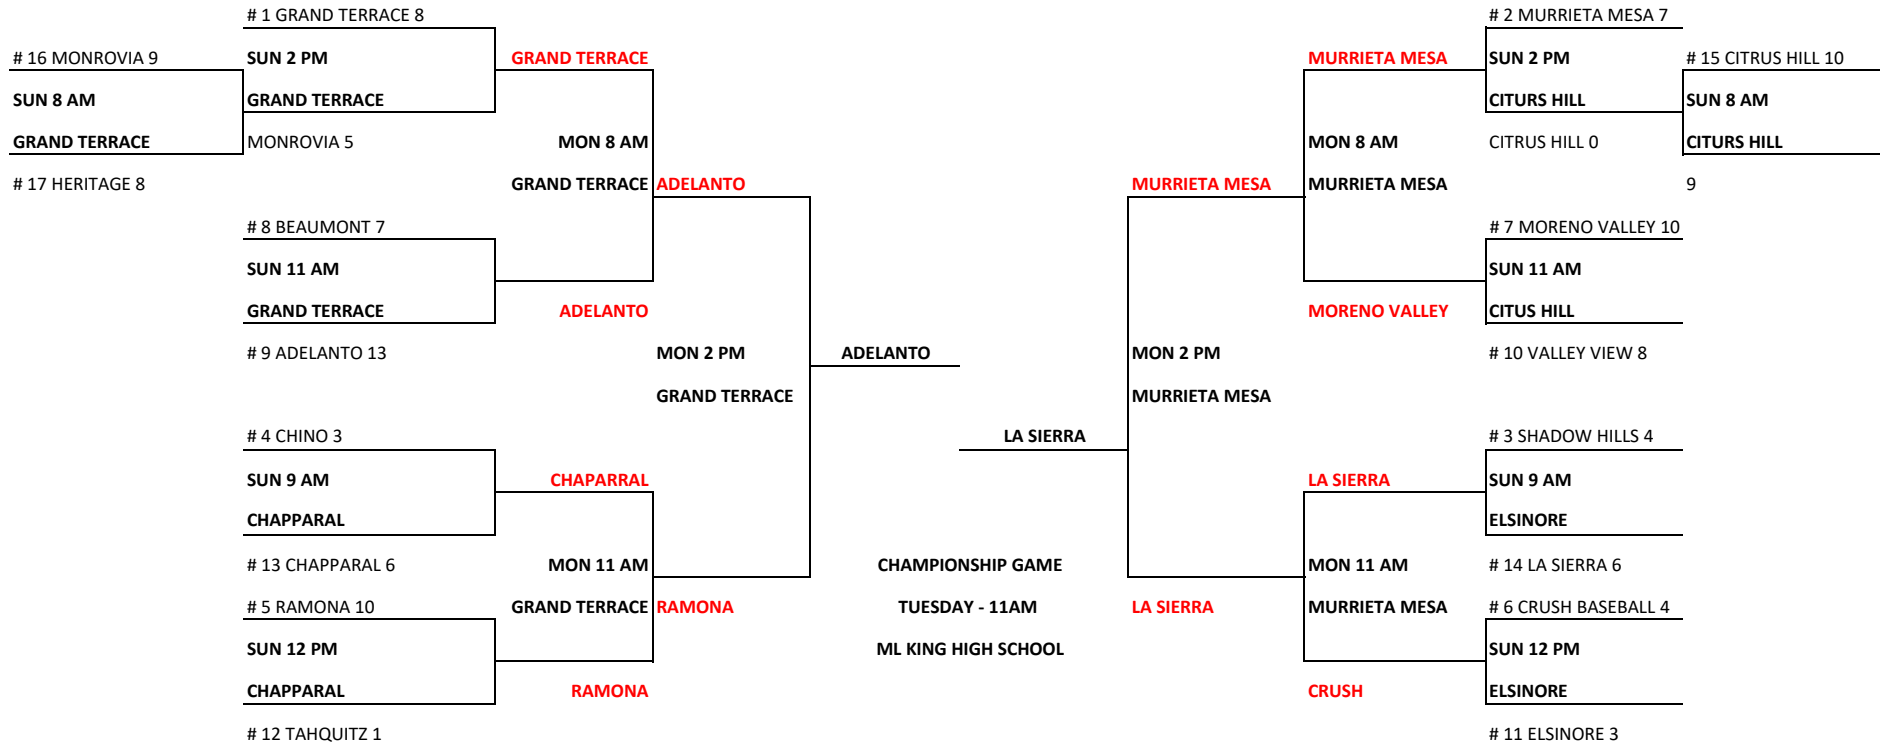

SILVER BRACKET GAMES

SITE LOCATIONS FOR SUNDAY AND MONDAY WILL BE DIFFERENT THAN SATURDAY AND WILL BE POSTED WHEN SEEDINGS ARE POSTED

**SITE LOCATIONS WILL BE DETERMINED AFTER SATURDAYS GAMES. HOST TEAMS WHO ARE SEEDED AGAINST ANOTHER HOST TEAM WILL PLAY AT THE HOME FIELD OF THE HIGHER SEEDED TEAM

**SITE LOCATION NUMBERS ON SUNDAY & MONDAY COULD BE DIFFERENT DEPENDING WHERE HOST TEAMS ADVANCE TO PLAY