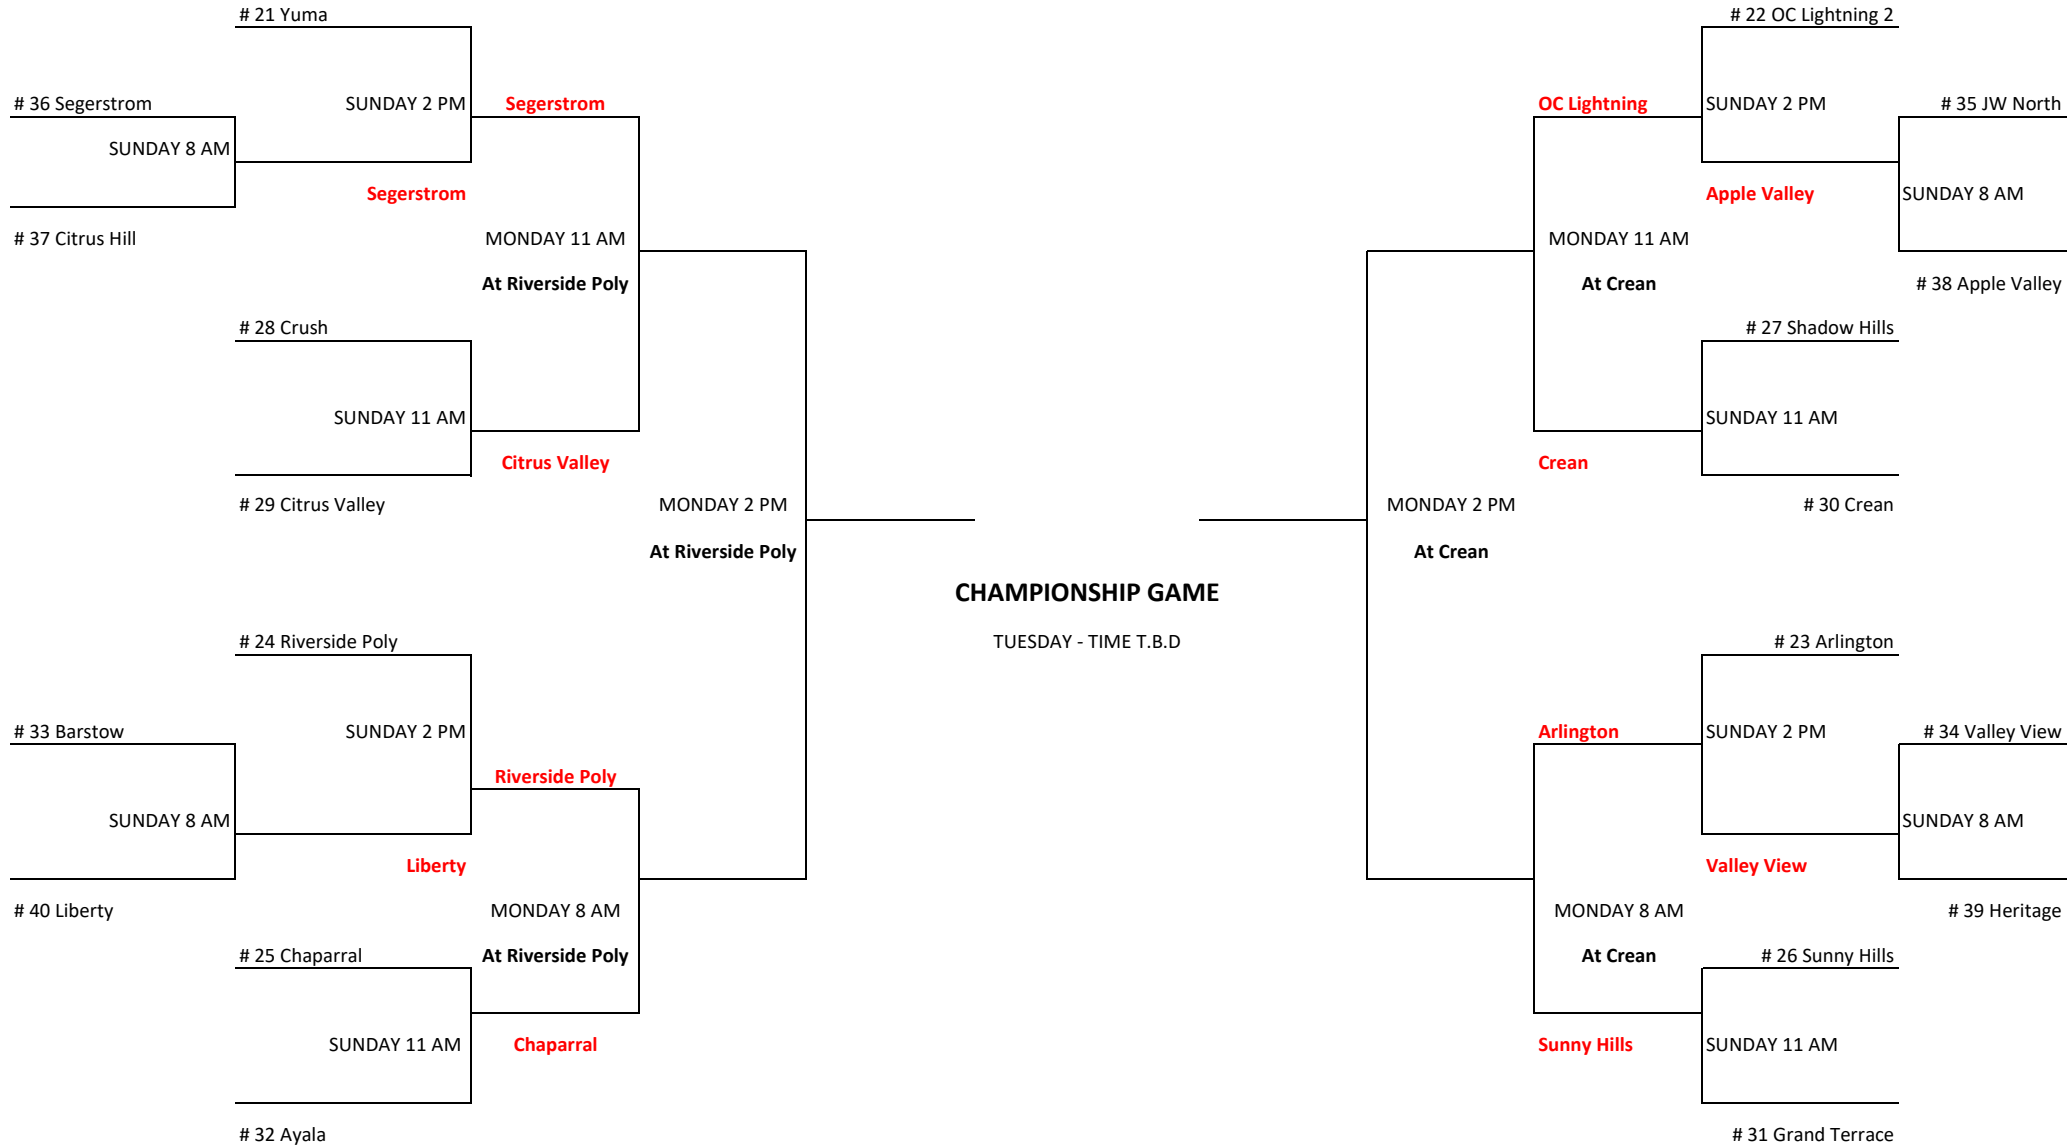

SILVER BRACKET GAMES

SITE LOCATIONS FOR SUNDAY AND MONDAY WILL BE DIFFERENT THAN SATURDAY AND WILL BE POSTED WHEN SEEDINGS ARE POSTED

**SITE LOCATIONS WILL BE DETERMINED AFTER SATURDAY'S GAMES. HOST TEAMS WHO ARE SEEDED AGAINST ANOTHER HOST TEAM WILL PLAY AT THE HOME FIELD OF THE HIGHER SEEDED TEAM

**SITE LOCATION NUMBERS ON SUNDAY & MONDAY COULD BE DIFFERENT DEPENDING WHERE HOST TEAMS ADVANCE TO PLAY