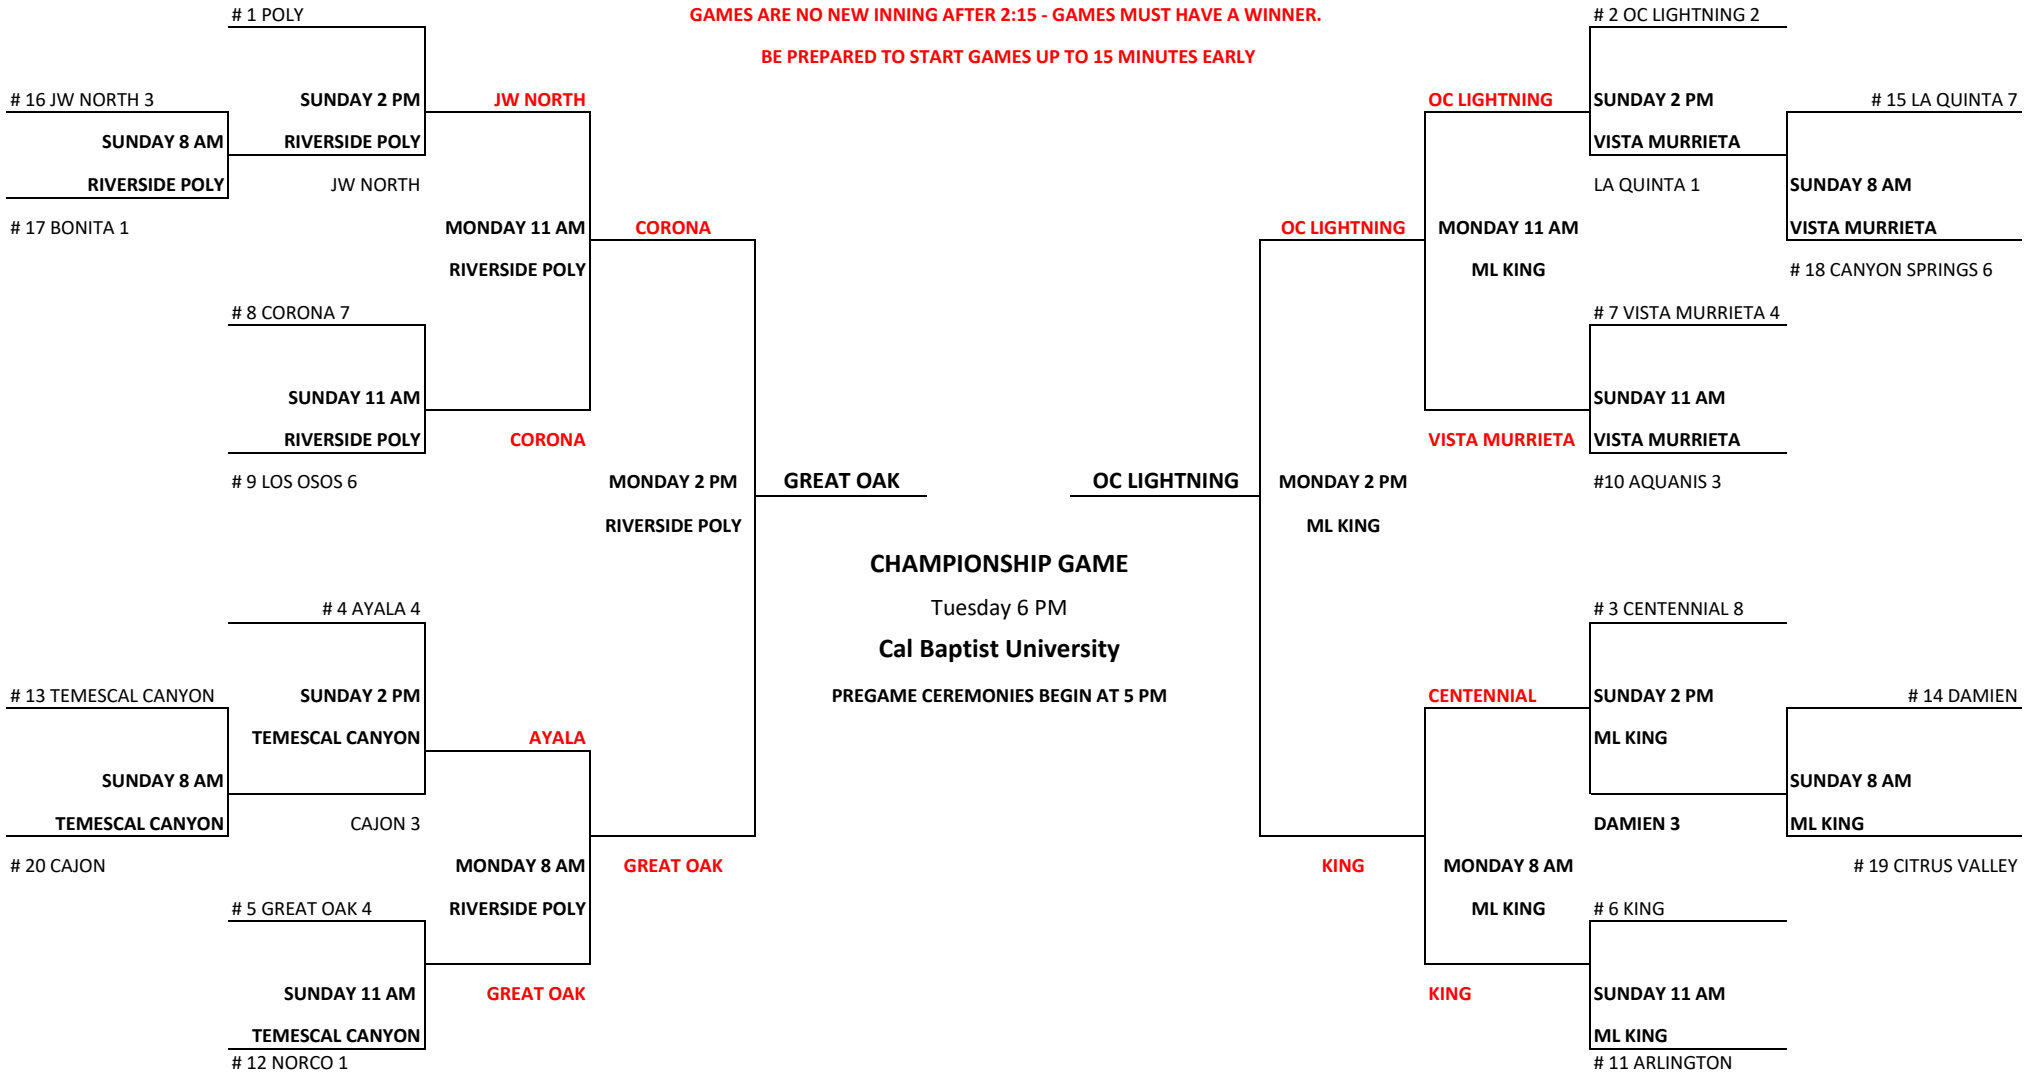

GOLD BRACKET GAMES

SITE LOCATIONS FOR SUNDAY AND MONDAY WILL BE DIFFERENT THAN SATURDAY AND WILL BE POSTED WHEN SEEDINGS ARE POSTED

GAMES ARE NO NEW INNING AFTER 2:15 - GAMES MUST HAVE A WINNER.

BE PREPARED TO START GAMES UP TO 15 MINUTES EARLY

**SITE LOCATIONS WILL BE DETERMINED AFTER SATURDAY'S GAMES. HOST TEAMS WHO ARE SEEDED AGAINST ANOTHER HOST TEAM WILL PLAY AT THE HOME FIELD OF THE HIGHER SEEDED TEAM

**SITE LOCATION NUMBERS ON SUNDAY & MONDAY COULD BE DIFFERENT DEPENDING WHERE HOST TEAMS ADVANCE TO PLAY