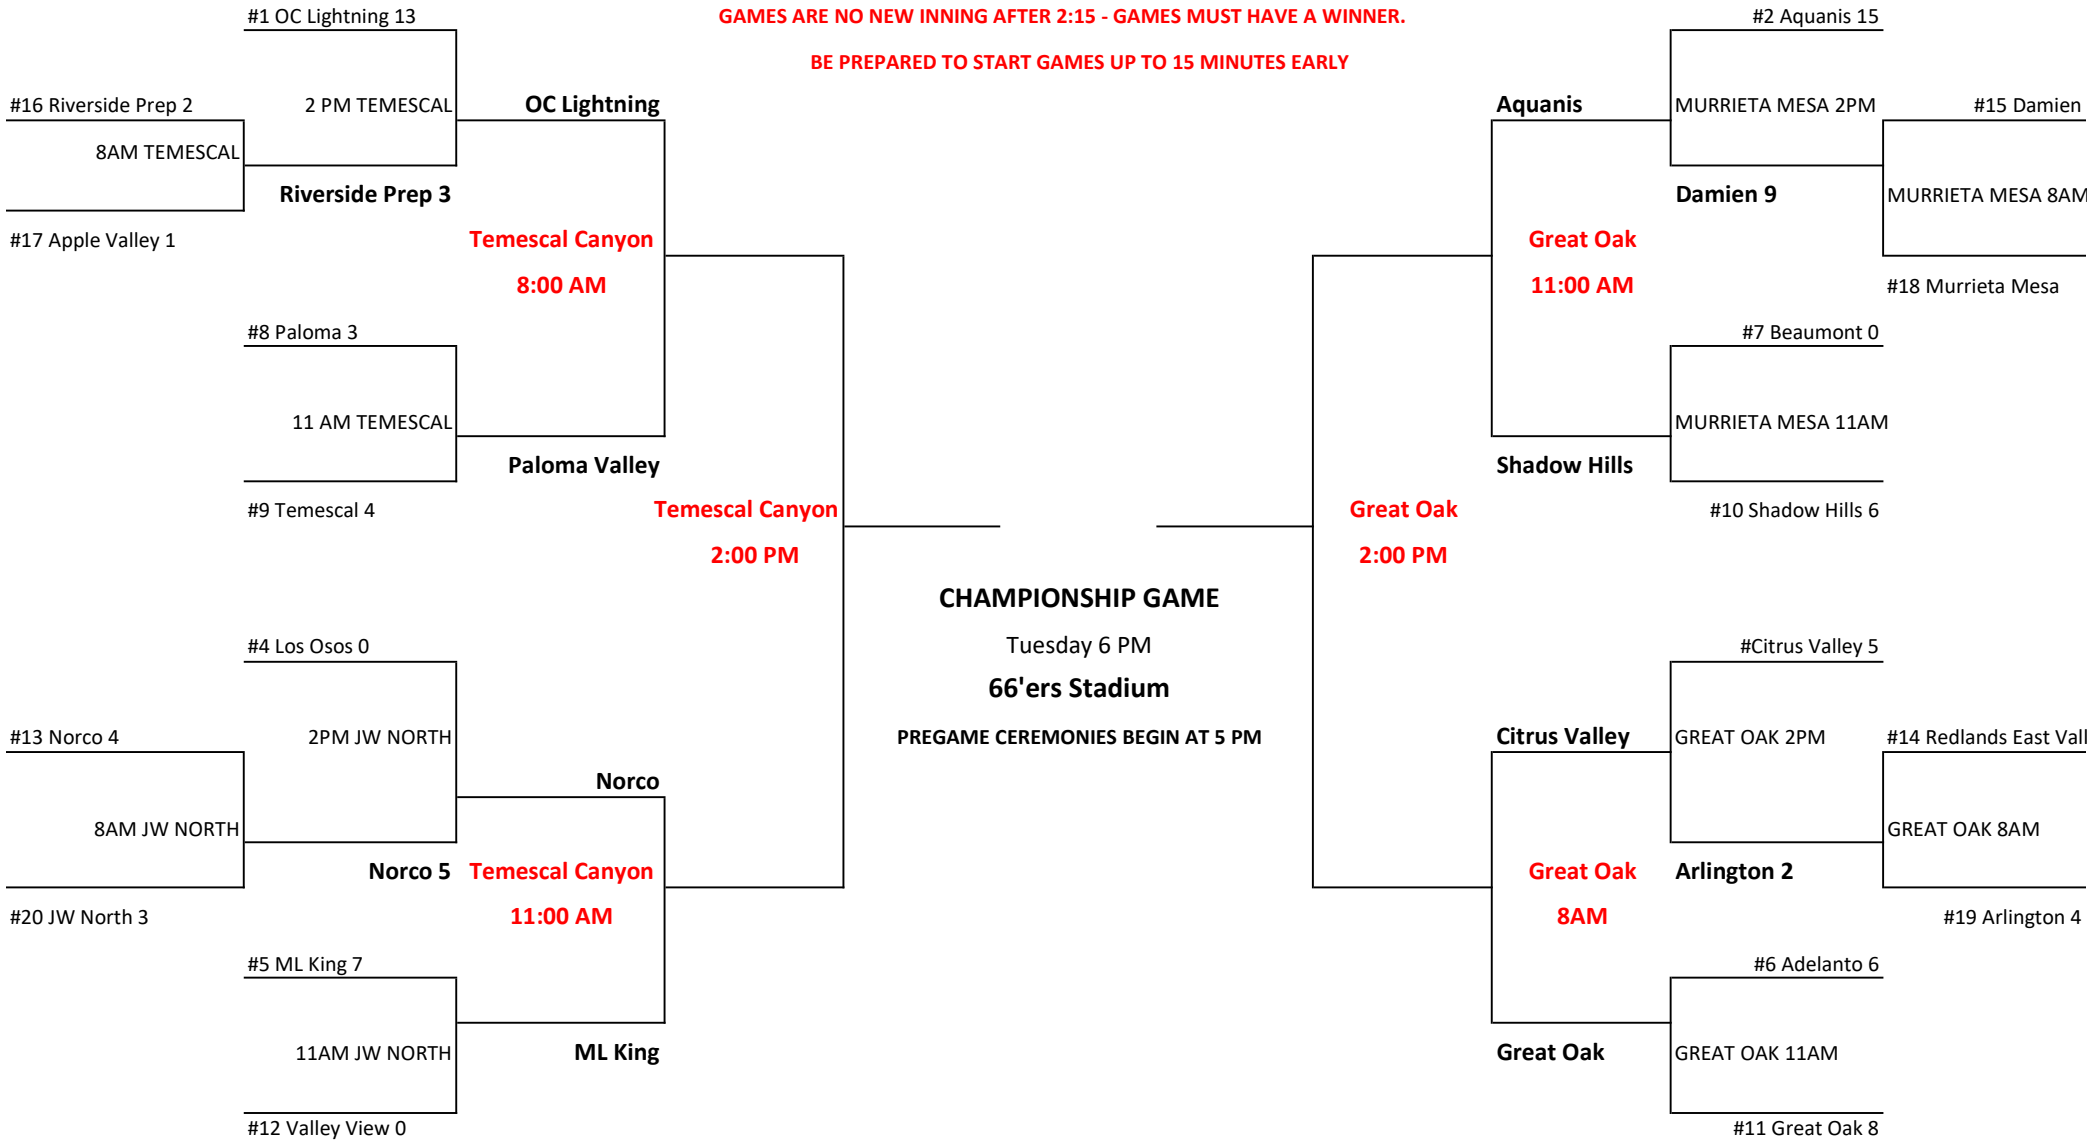

GOLD BRACKET GAMES

SITE LOCATIONS FOR SUNDAY AND MONDAY WILL BE DIFFERENT THAN SATURDAY AND WILL BE POSTED WHEN SEEDINGS ARE POSTED

GAMES ARE NO NEW INNING AFTER 2:15 - GAMES MUST HAVE A WINNER.

BE PREPARED TO START GAMES UP TO 15 MINUTES EARLY

**SITE LOCATIONS WILL BE DETERMINED AFTER SATURDAYS GAMES. HOST TEAMS WHO ARE SEEDED AGAINST ANOTHER HOST TEAM WILL PLAY AT THE HOME FIELD OF THE HIGHER SEEDED TEAM

**SITE LOCATION NUMBERS ON SUNDAY & MONDAY COULD BE DIFFERENT DEPENDING WHERE HOST TEAMS ADVANCE TO PLAY