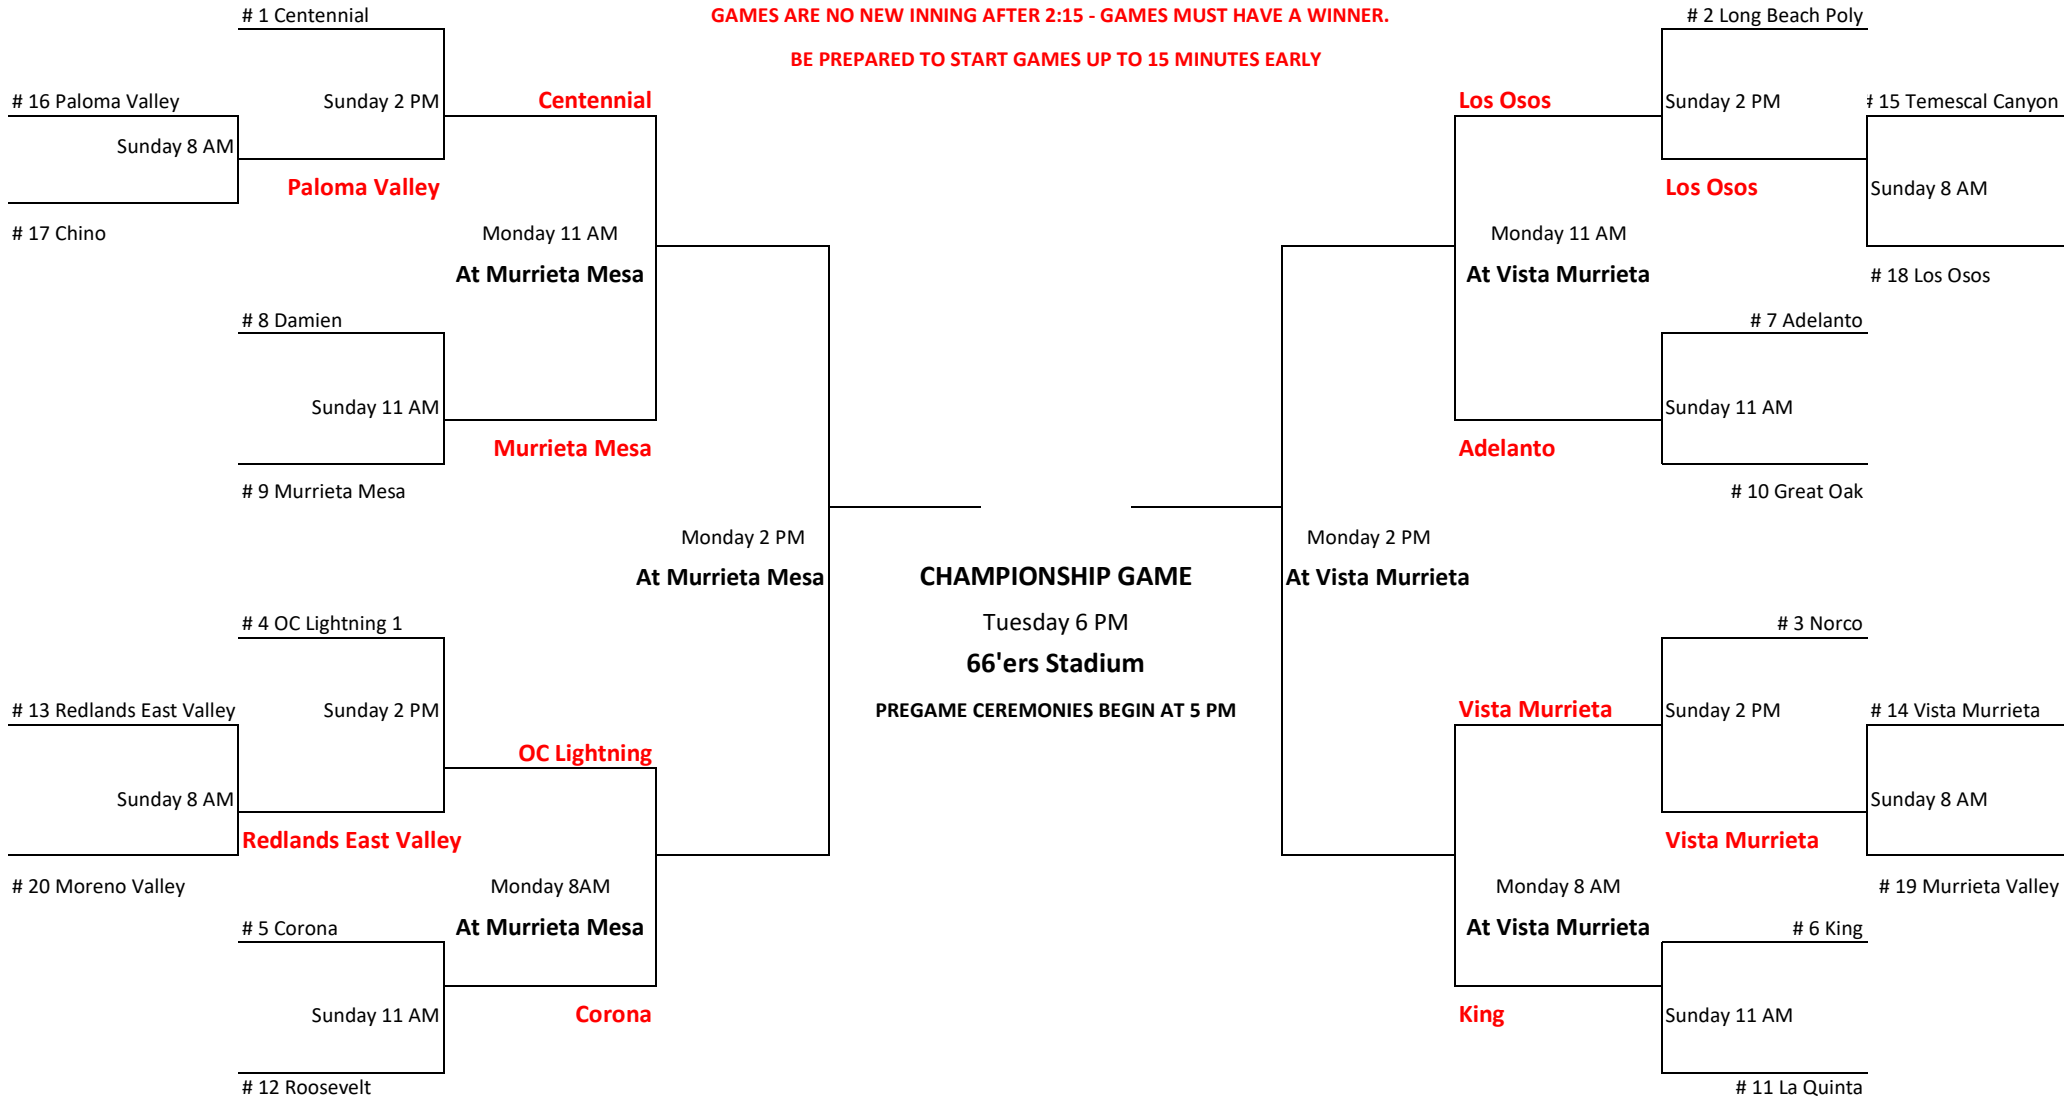

GOLD BRACKET GAMES

SITE LOCATIONS FOR SUNDAY AND MONDAY WILL BE DIFFERENT THAN SATURDAY AND WILL BE POSTED WHEN SEEDINGS ARE POSTED

GAMES ARE NO NEW INNING AFTER 2:15 - GAMES MUST HAVE A WINNER.
BE PREPARED TO START GAMES UP TO 15 MINUTES EARLY

**SITE LOCATIONS WILL BE DETERMINED AFTER SATURDAYS GAMES. HOST TEAMS WHO ARE SEEDED AGAINST ANOTHER HOST TEAM WILL PLAY AT THE HOME FIELD OF THE HIGHER SEEDED TEAM

**SITE LOCATION NUMBERS ON SUNDAY & MONDAY COULD BE DIFFERENT DEPENDING WHERE HOST TEAMS ADVANCE TO PLAY