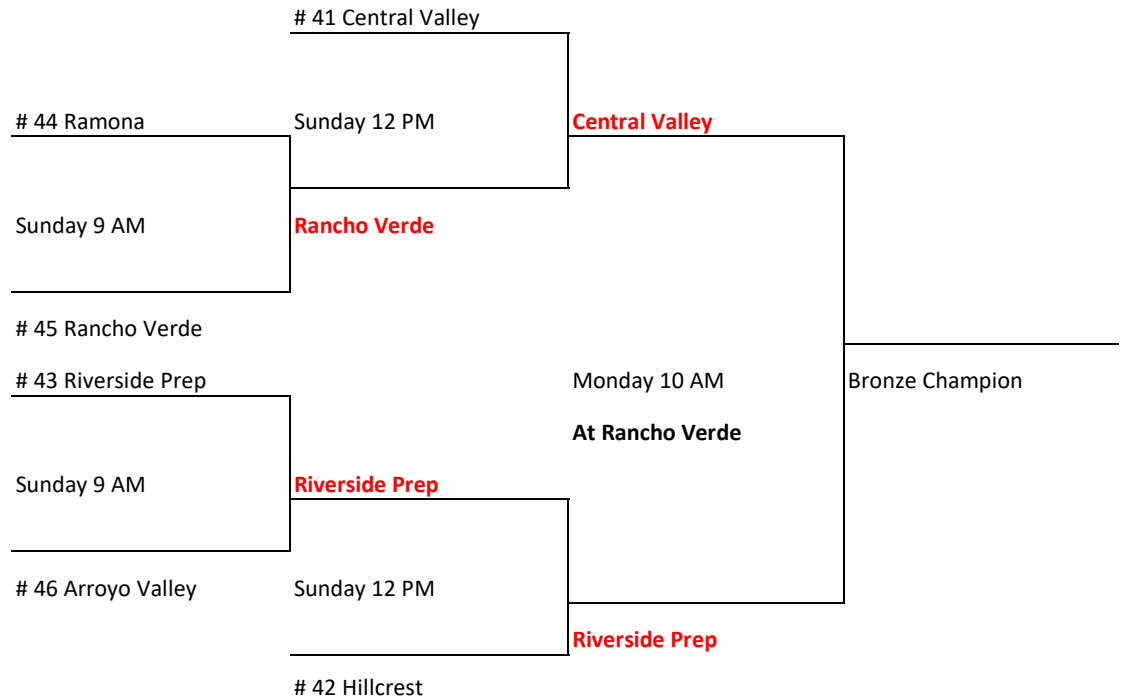

BRONZE BRACKET GAMES

SITE LOCATIONS FOR SUNDAY AND MONDAY WILL BE DIFFERENT THAN SATURDAY AND WILL BE POSTED WHEN SEEDINGS ARE POSTED

**SITE LOCATIONS WILL BE DETERMINED AFTER SATURDAYS GAMES. HOST TEAMS WHO ARE SEEDED AGAINST ANOTHER HOST TEAM WILL PLAY AT THE HOME FIELD OF THE HIGHER SEEDED TEAM

**SITE LOCATION NUMBERS ON SUNDAY & MONDAY COULD BE DIFFERENT DEPENDING WHERE HOST TEAMS ADVANCE TO PLAY