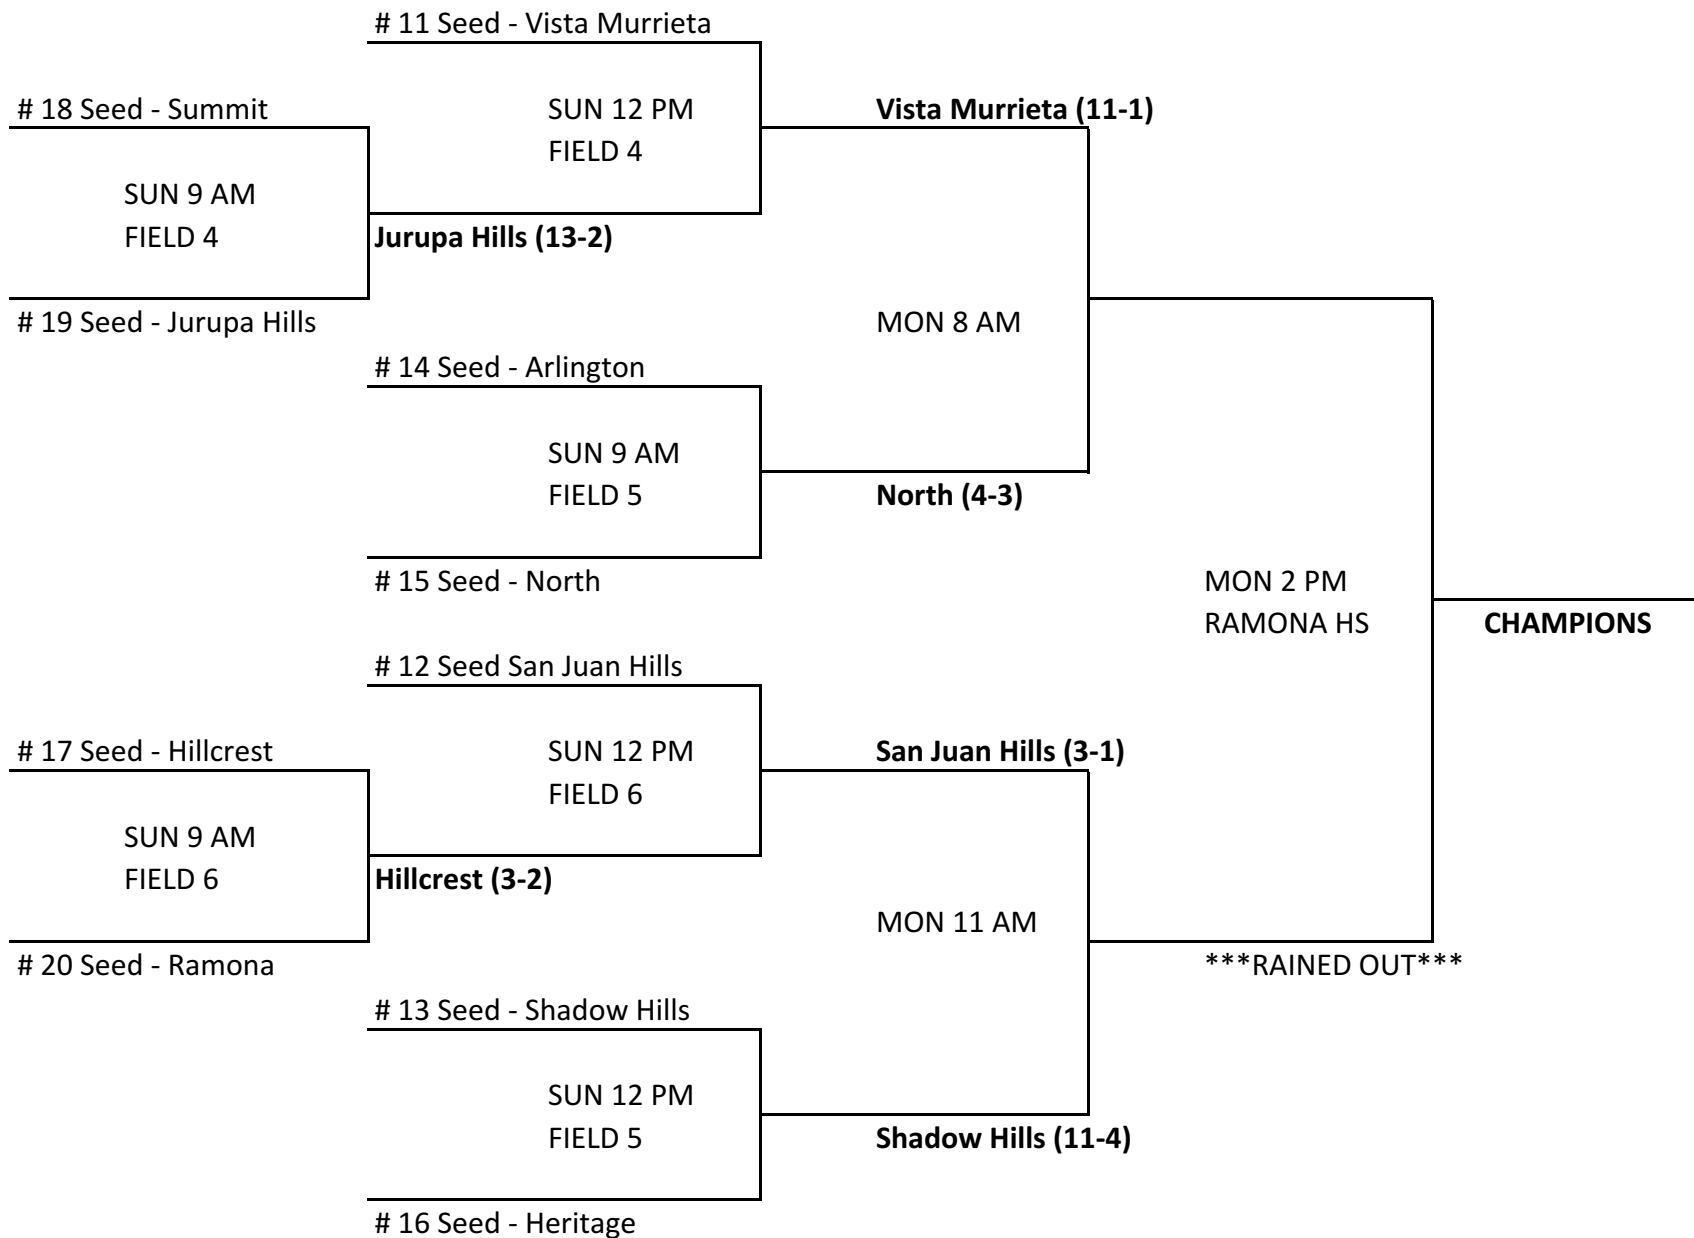

**Tie Breakers are as follows:**

1. Record
2. Head to Head (Not used if all tied teams did not play eachother)
3. Least Runs Allowed
4. Highest Run Differential (+/- 7)
5. Coin Flip

ALL SUNDAY & MONDAY GAMES ARE NO NEW INNING AFTER 2:15. EACH GAME MUST HAVE A WINNER

## GOLD BRACKET - SEEDS 1 - 10

# SILVER BRACKET - SEEDS 11 - 20

\*\*Please note that all field locations are TBD for Sunday and Monday until final seedings are complete

\*\*For any host teams who are seeded against each other the game will be played at the higher seeded teams field