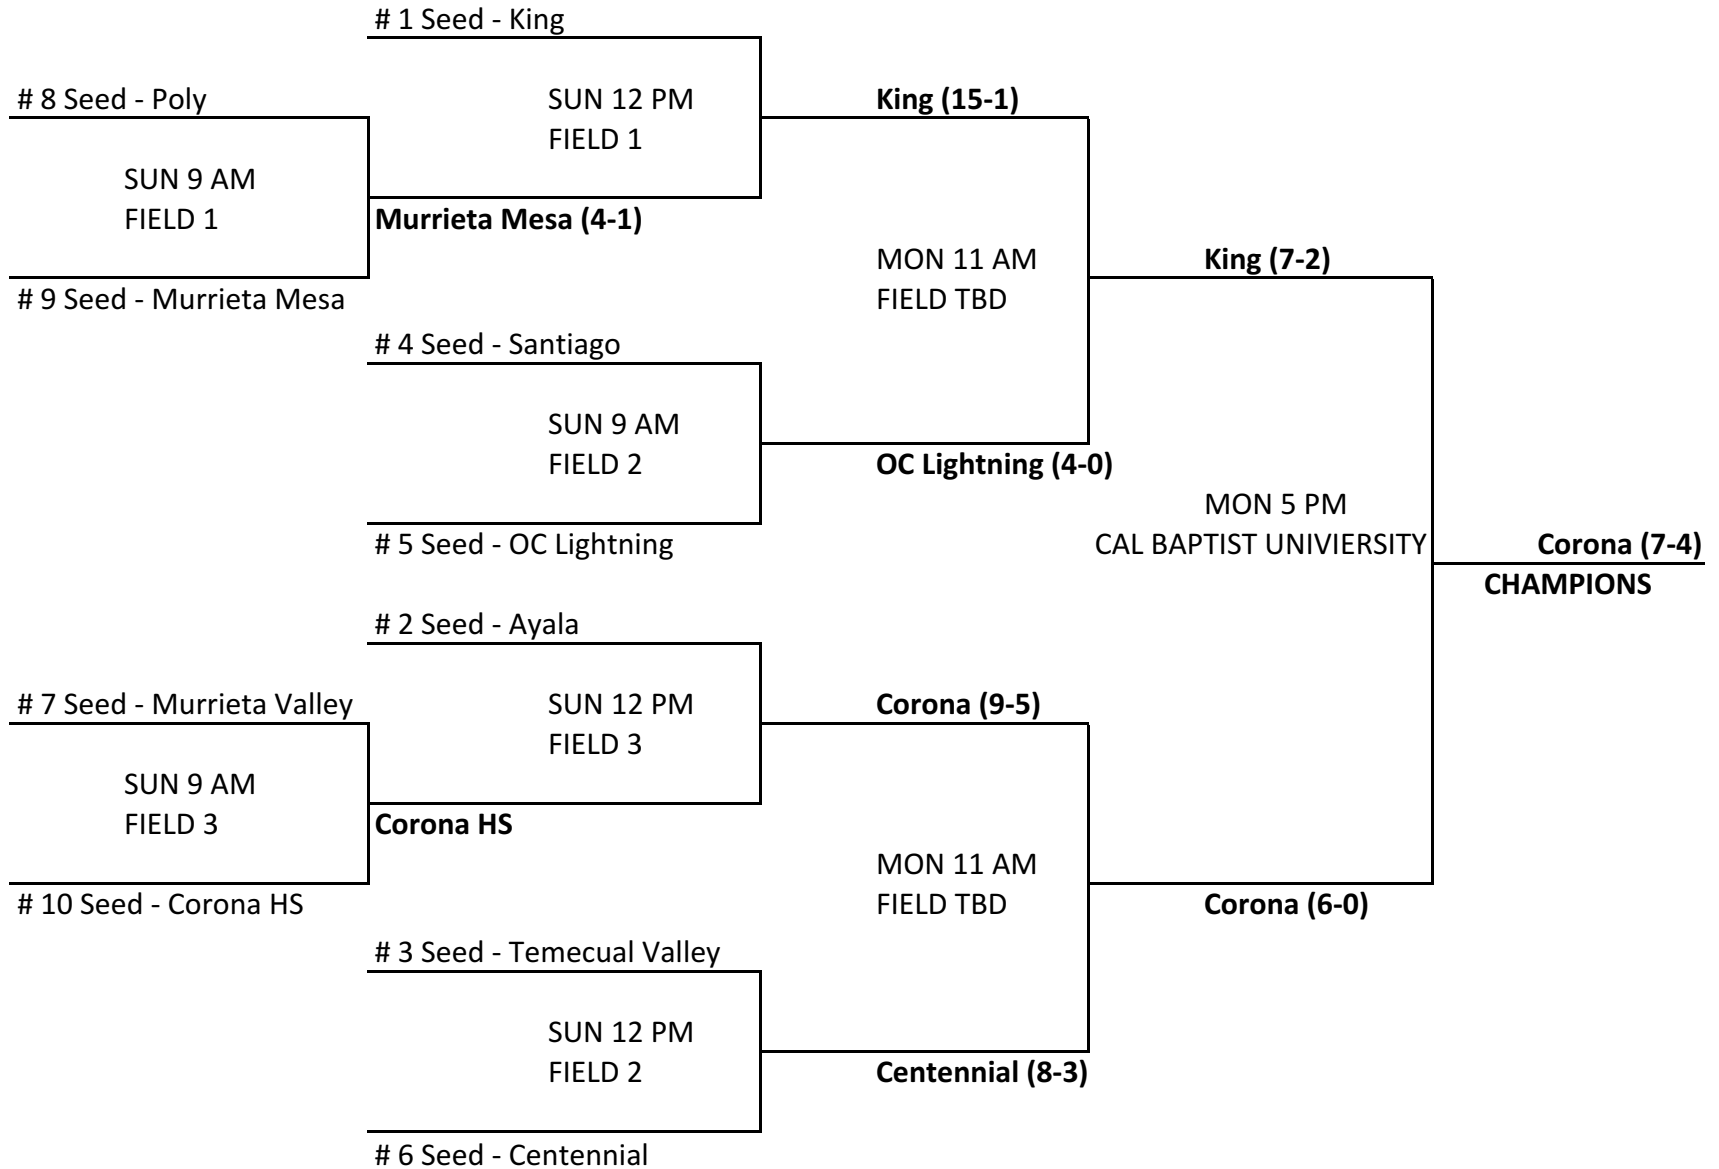

**ALL SATURDAY GAMES ARE NO NEW INNING AFTER 2:15. GAMES CAN END IN A TIE**

Game	Day	Time	Score	Team vs. Team	Score	Field
1	SAT	8:00 AM	4	1 vs 2	1	Poly HS
2	SAT	8:00 AM	7	4 vs 5	1	Santiago HS
3	SAT	8:00 AM	0	7 vs 8	2	Centennial HS
4	SAT	8:00 AM	10	10 vs 11	0	Vista Murrieta
5	SAT	8:00 AM	8	13 vs 14	1	Corona HS
6	SAT	8:00 AM	15	16 vs 17	1	King HS
7	SAT	9:00 AM	7	18 vs 19	6	North HS
8	SAT	10:45 AM	2	1 vs 3	7	Poly HS
9	SAT	10:45 AM	9	4 vs 6	5	Santiago HS
10	SAT	10:45 AM	5	7 vs 9	2	Centennial HS
11	SAT	10:45 AM	2	10 vs 12	10	Vista Murrieta
12	SAT	10:45 AM	1	13 vs 15	9	Corona HS
13	SAT	10:45 AM	6	16 vs 20	1	King HS
14	SAT	1:00 PM	8	17 v 19	9	North HS
15	SAT	1:30 PM	4	2 vs 3	12	Poly HS
16	SAT	1:30 PM	5	5 vs 6	8	Santiago HS
17	SAT	1:30 PM	5	8 vs 9	6	Centennial HS
18	SAT	1:30 PM	5	11 vs 12	5	Vista Murrieta
19	SAT	1:30 PM	3	14 vs 15	10	Corona HS
20	SAT	1:30 PM	3	18 vs 20	6	King HS

**Tie Breakers are as follows:**

1. Record
2. Head to Head (Not used if all tied teams did not play eachother)
3. Least Runs Allowed
4. Highest Run Differential (+/- 7)
5. Coin Flip

ALL SUNDAY & MONDAY GAMES ARE NO NEW INNING AFTER 2:15. EACH GAME MUST HAVE A WINNER

## GOLD BRACKET - SEEDS 1 - 10

# SILVER BRACKET - SEEDS 11 - 20

\*\*Please note that all field locations are TBD for Sunday and Monday until final seedings are complete

\*\*For any host teams who are seeded against each other the game will be played at the higher seeded teams field