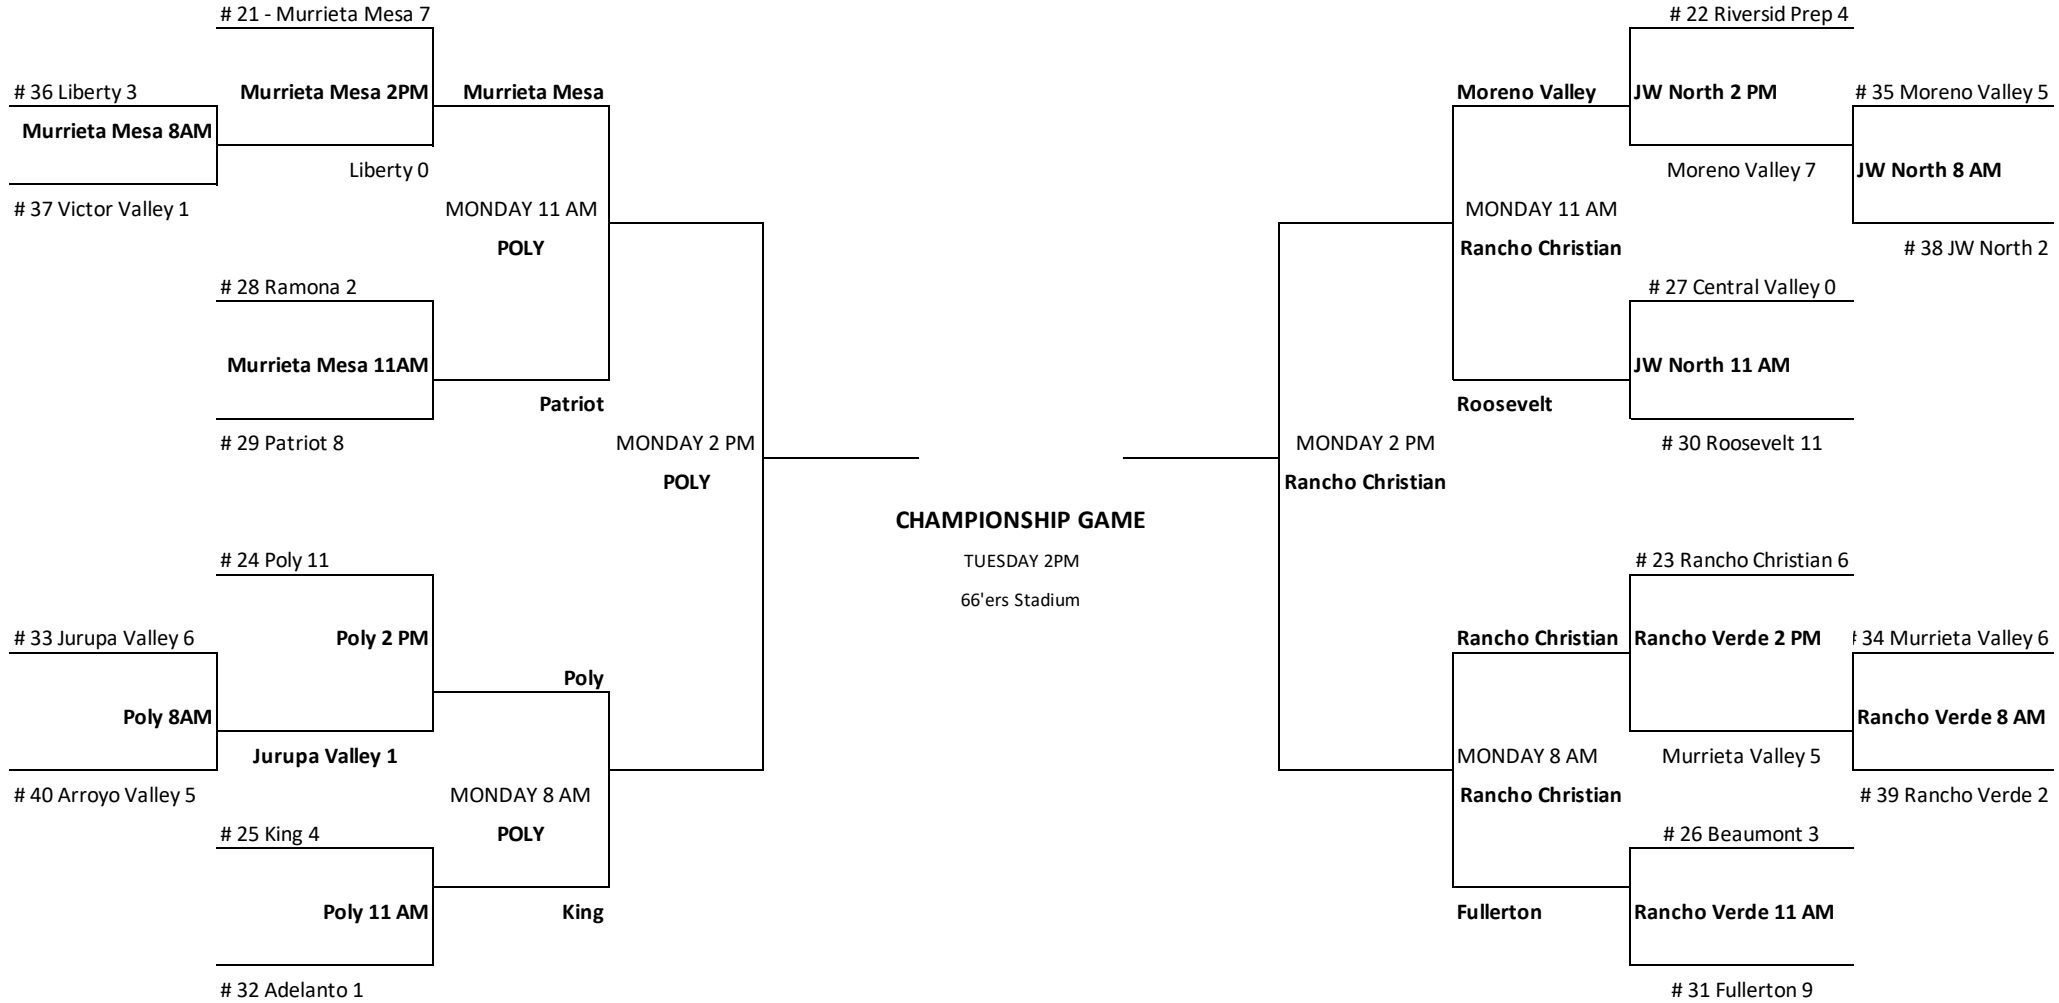

## SILVER BRACKET GAMES

SITE LOCATIONS FOR SUNDAY AND MONDAY WILL BE DIFFERENT THAN SATURDAY AND WILL BE POSTED WHEN SEEDINGS ARE POSTED

\*\*SITE LOCATIONS WILL BE DETERMINED AFTER SATURDAYS GAMES. HOST TEAMS WHO ARE SEEDED AGAINST ANOTHER HOST TEAM WILL PLAY AT THE HOME FIELD OF THE HIGHER SEEDED TEAM

\*\*SITE LOCATION NUMBERS ON SUNDAY & MONDAY COULD BE DIFFERENT DEPENDING WHERE HOST TEAMS ADVANCE TO PLAY