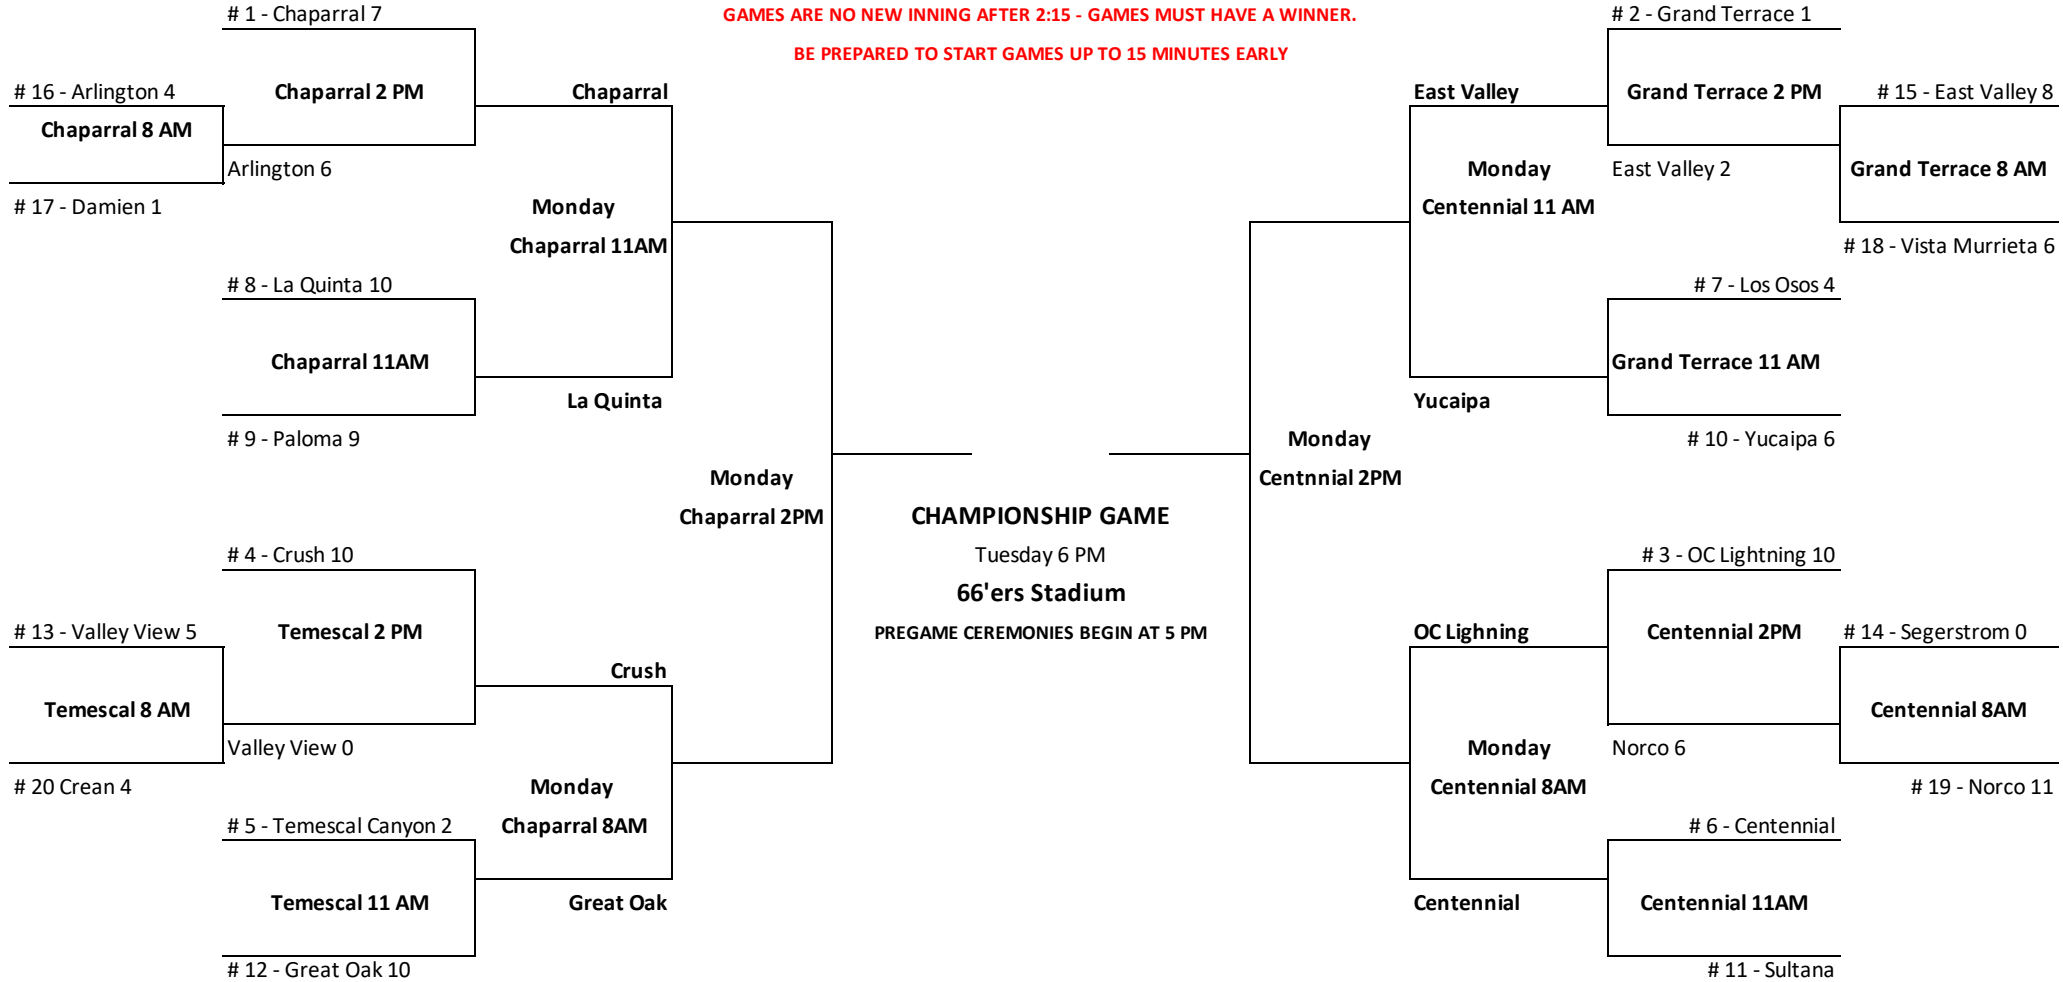

GOLD BRACKET GAMES

SITE LOCATIONS FOR SUNDAY AND MONDAY WILL BE DIFFERENT THAN SATURDAY AND WILL BE POSTED WHEN SEEDINGS ARE POSTED

GAMES ARE NO NEW INNING AFTER 2:15 - GAMES MUST HAVE A WINNER.

BE PREPARED TO START GAMES UP TO 15 MINUTES EARLY

**SITE LOCATIONS WILL BE DETERMINED AFTER SATURDAY'S GAMES. HOST TEAMS WHO ARE SEEDING AGAINST ANOTHER HOST TEAM WILL PLAY AT THE HOME FIELD OF THE HIGHER SEEDING TEAM

**SITE LOCATION NUMBERS ON SUNDAY & MONDAY COULD BE DIFFERENT DEPENDING WHERE HOST TEAMS ADVANCE TO PLAY