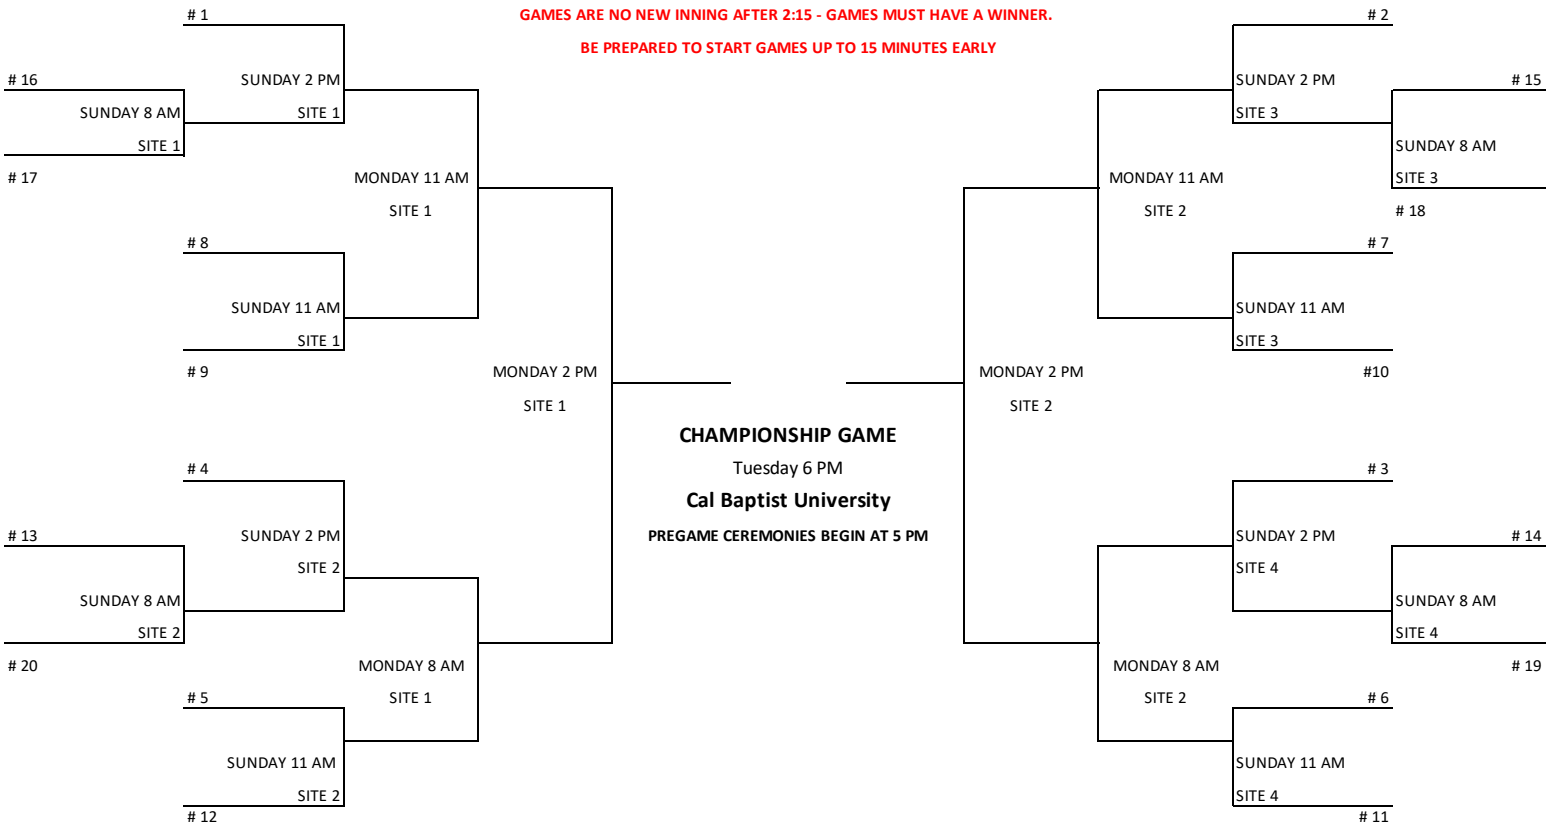

SATURDAY GAME TIMES

HOST SCHOOL	Hart Park	Los Osos	Los Osos 2
9:00 AM	1 v 2	13 v 14	27 v 21
11:45 AM	2 v 3	13 v 27	14 v 21
2:30 PM	1 v 3		

	Vista Murrieta	ML King	Riverside Poly	Chaparral
8:00 AM	4 v 5	7 v 26	10 v 11	16 v 17
10:45 AM	5 v 6	9 v 26	11 v 12	17 v 18
1:30 PM	4 v 6	7 v 9	10 v 12	16 v 18

HOST SCHOOL	Temescal Canyon	Elsinore	Citrus Hill	Grand Terrace	Murrieta Mesa	Damien
8:00 AM	22 v 23	8 v 15	29 v 30	32 v 33	35 v 36	38 v 39
10:45 AM	23 v 24	8 v 28	30 v 31	33 v 34	36 v 37	39 v 40
1:30 PM	22 v 25	15 v 28	29 v 31	32 v 34	35 v 37	38 v 40
4:15 PM	24 v 25					

GOLD BRACKET GAMES

SITE LOCATIONS FOR SUNDAY AND MONDAY WILL BE DIFFERENT THAN SATURDAY AND WILL BE POSTED WHEN SEEDINGS ARE POSTED

**SITE LOCATIONS WILL BE DETERMINED AFTER SATURDAY'S GAMES. HOST TEAMS WHO ARE SEEDS AGAINST ANOTHER HOST TEAM WILL PLAY AT THE HOME FIELD OF THE HIGHER SEEDS TEAM