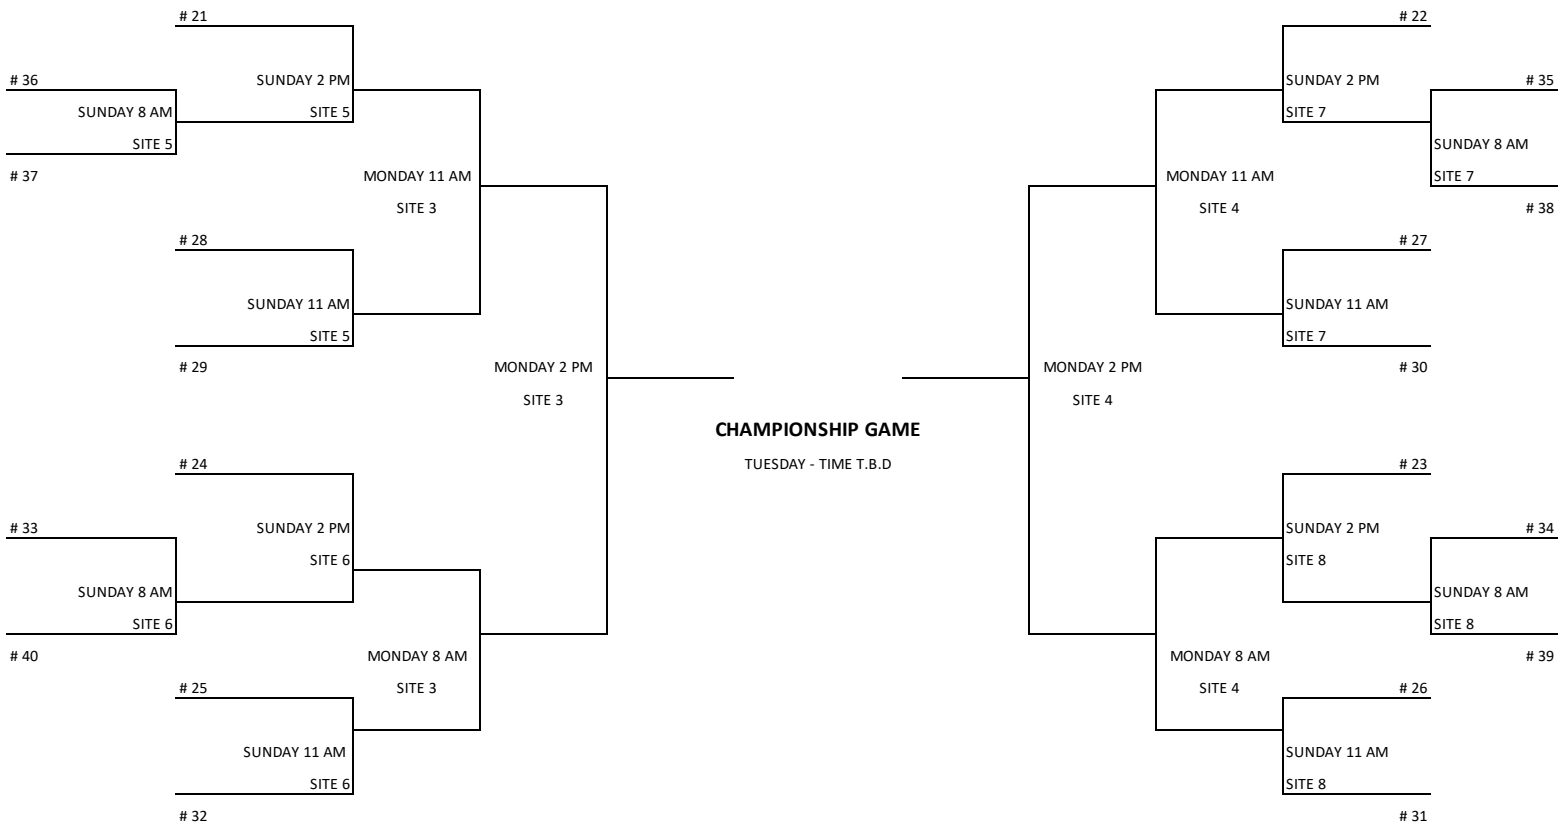

GOLD BRACKET GAMES

SITE LOCATIONS FOR SUNDAY AND MONDAY WILL BE DIFFERENT THAN SATURDAY AND WILL BE POSTED WHEN SEEDINGS ARE POSTED

**SITE LOCATIONS WILL BE DETERMINED AFTER SATURDAY'S GAMES. HOST TEAMS WHO ARE SEEDS AGAINST ANOTHER HOST TEAM WILL PLAY AT THE HOME FIELD OF THE HIGHER SEEDS TEAM

**SITE LOCATION NUMBERS ON SUNDAY & MONDAY COULD BE DIFFERENT DEPENDING WHERE HOST TEAMS ADVANCE TO PLAY

SILVER BRACKET GAMES

SITE LOCATIONS FOR SUNDAY AND MONDAY WILL BE DIFFERENT THAN SATURDAY AND WILL BE POSTED WHEN SEEDINGS ARE POSTED